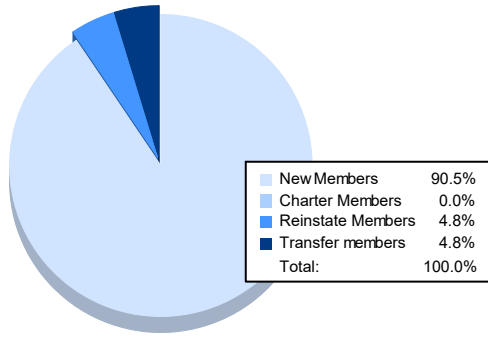

Year	New Clubs	Dropped Clubs	Gain/ Loss Clubs	New Members	Charter Members	Reinstate Members	Transfer Members	Total Member Added	Total Members Dropped	Gain/ Loss Members
2017-2018	0	1	-1	87	0	6	8	101	117	-16
2018-2019	0	0	0	72	0	10	5	87	115	-28
2019-2020	0	1	-1	80	0	8	5	93	132	-39
2020-2021	0	0	0	50	0	4	2	56	119	-63
2021-2022	0	0	0	76	0	4	4	84	82	2
<b>Average</b>	<b>0</b>	<b>0</b>	<b>0</b>	<b>73</b>	<b>0</b>	<b>6</b>	<b>5</b>	<b>84</b>	<b>113</b>	<b>-29</b>

### Membership Composition June 2022 Cumulative