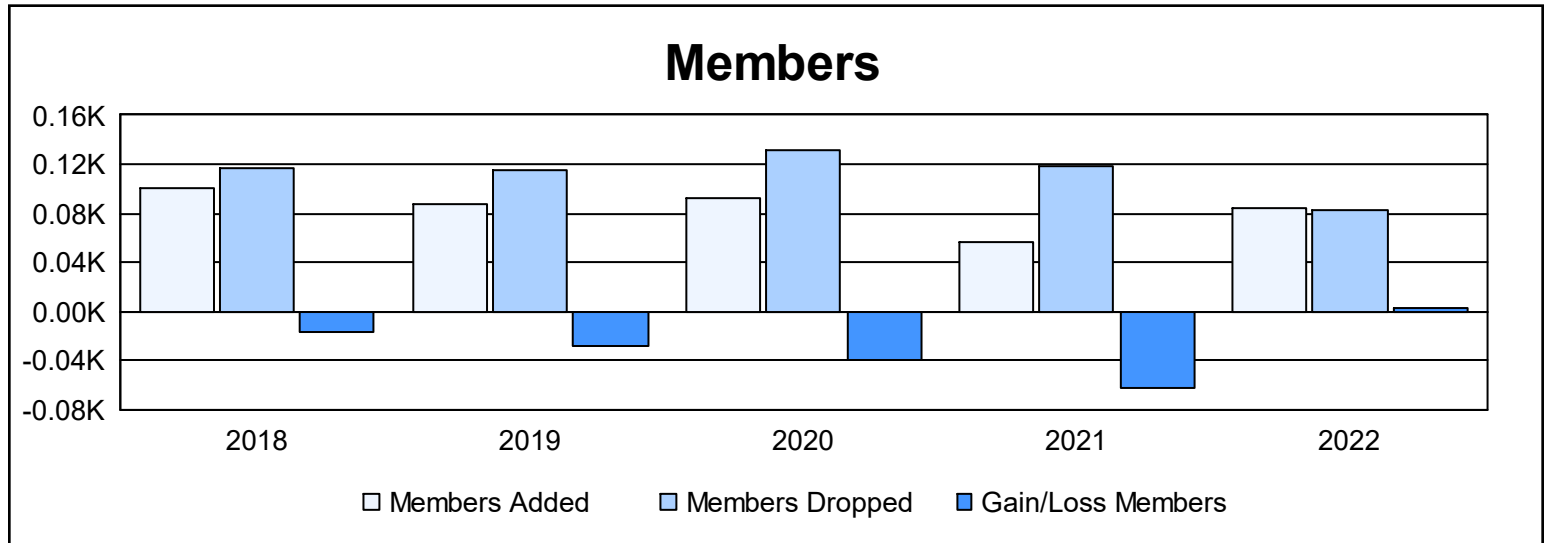

Year	New Clubs	Dropped Clubs	Gain/ Loss Clubs	New Members	Charter Members	Reinstate Members	Transfer Members	Total Member Added	Total Members Dropped	Gain/ Loss Members
2017-2018	0	1	-1	87	0	6	8	101	117	-16
2018-2019	0	0	0	72	0	10	5	87	115	-28
2019-2020	0	1	-1	80	0	8	5	93	132	-39
2020-2021	0	0	0	50	0	4	2	56	119	-63
2021-2022	0	0	0	76	0	4	4	84	82	2
<b>Average</b>	<b>0</b>	<b>0</b>	<b>0</b>	<b>73</b>	<b>0</b>	<b>6</b>	<b>5</b>	<b>84</b>	<b>113</b>	<b>-29</b>

### Membership Composition June 2022 Cumulative