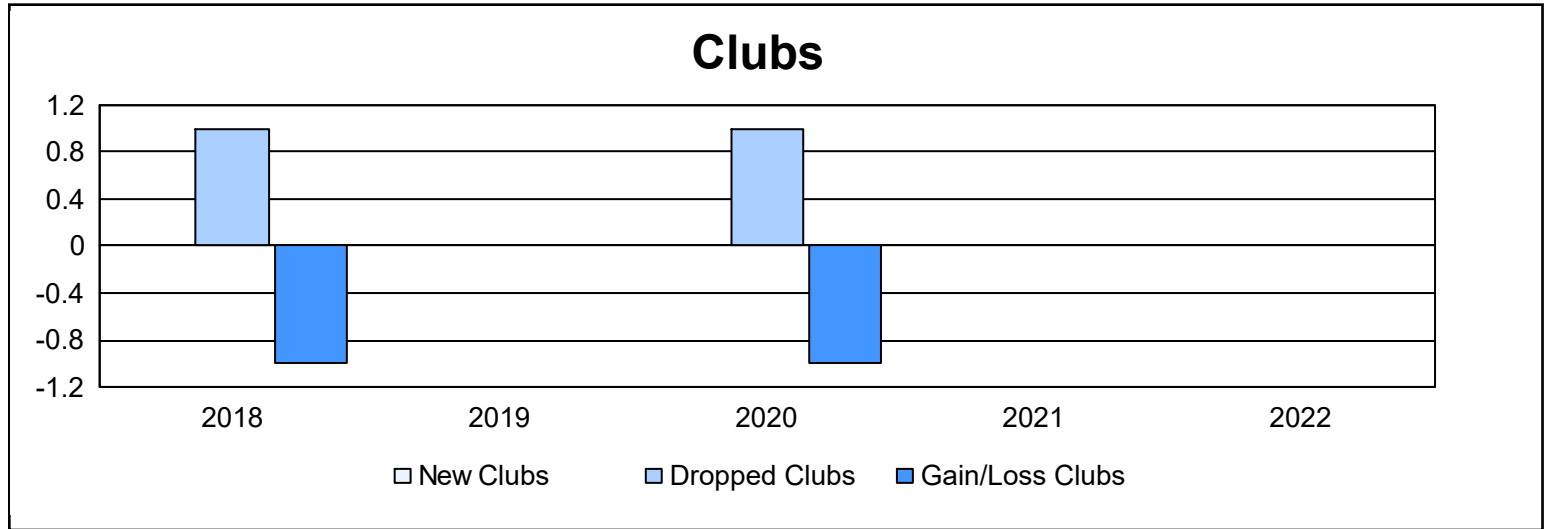

Year	New Clubs	Dropped Clubs	Gain/ Loss Clubs	New Members	Charter Members	Reinstate Members	Transfer Members	Total Member Added	Total Members Dropped	Gain/ Loss Members
2017-2018	0	1	-1	87	0	6	8	101	117	-16
2018-2019	0	0	0	72	0	10	5	87	115	-28
2019-2020	0	1	-1	80	0	8	5	93	132	-39
2020-2021	0	0	0	50	0	4	2	56	119	-63
2021-2022	0	0	0	76	0	4	4	84	82	2
<b>Average</b>	<b>0</b>	<b>0</b>	<b>0</b>	<b>73</b>	<b>0</b>	<b>6</b>	<b>5</b>	<b>84</b>	<b>113</b>	<b>-29</b>

### Membership Composition June 2022 Cumulative